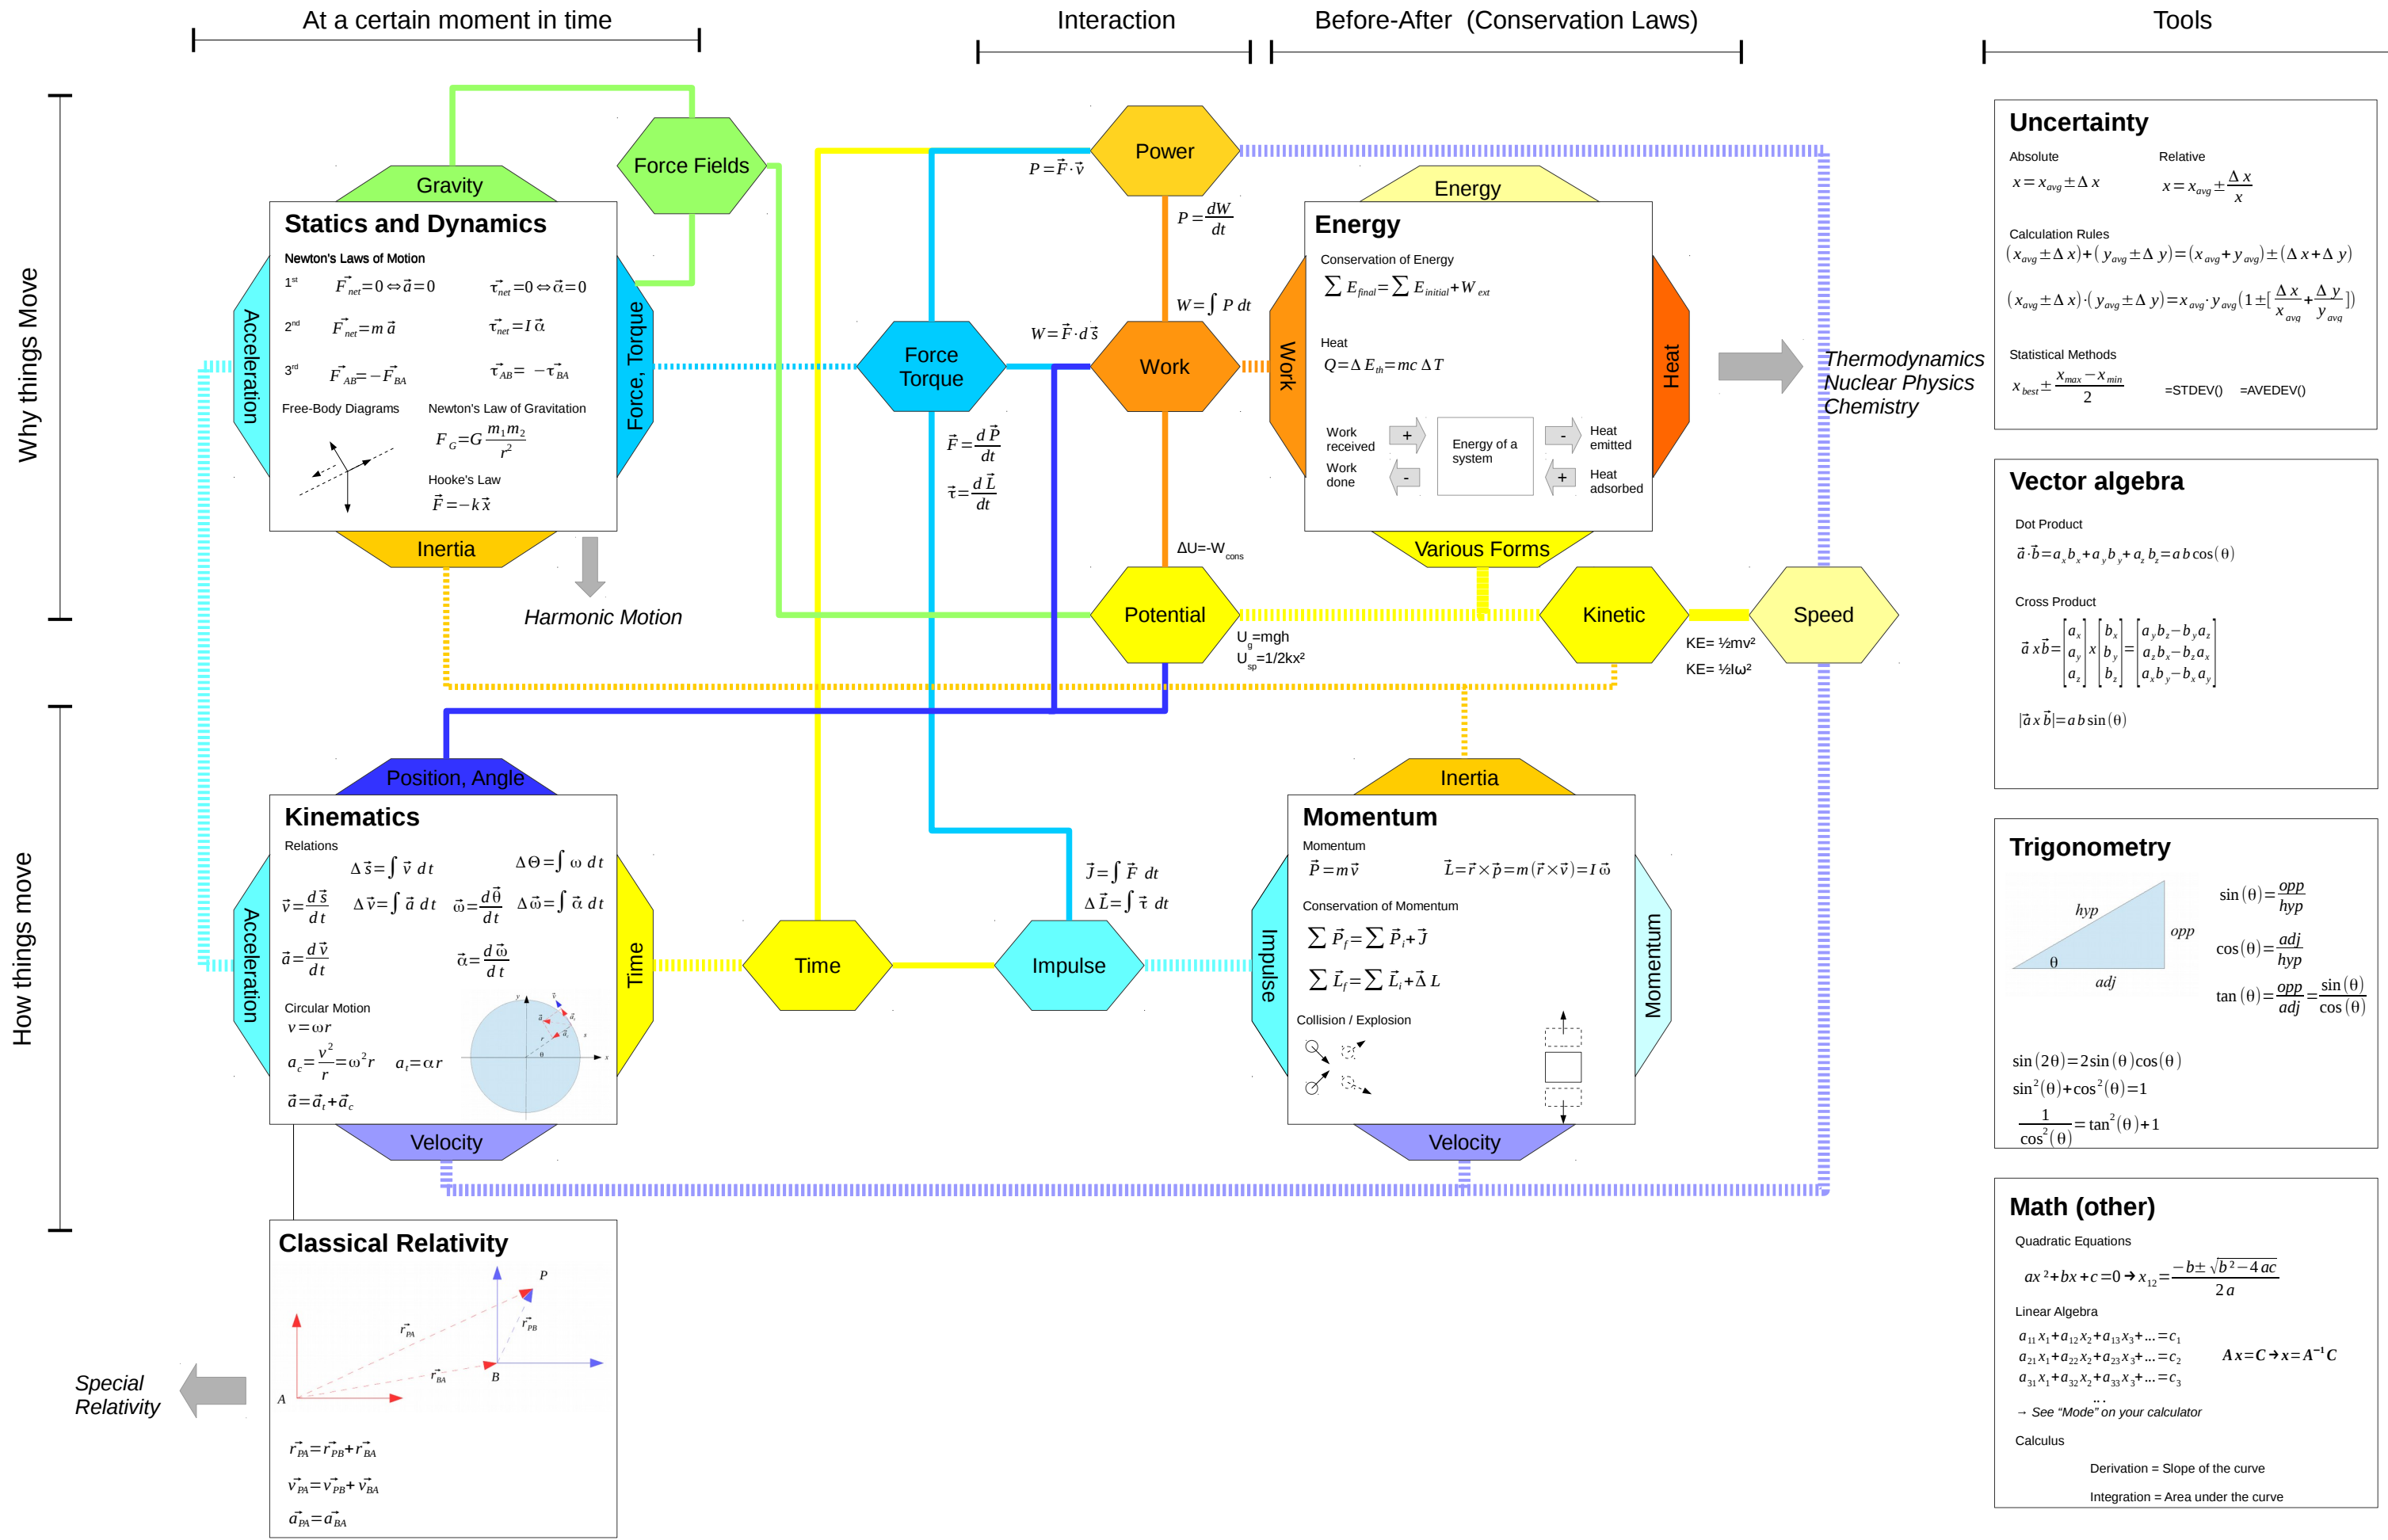

Mechanics – Concept overview

Legend

- Yellow / Orange: Scalar
- Blue / Purple: Vectors
- Green: Vector Fields